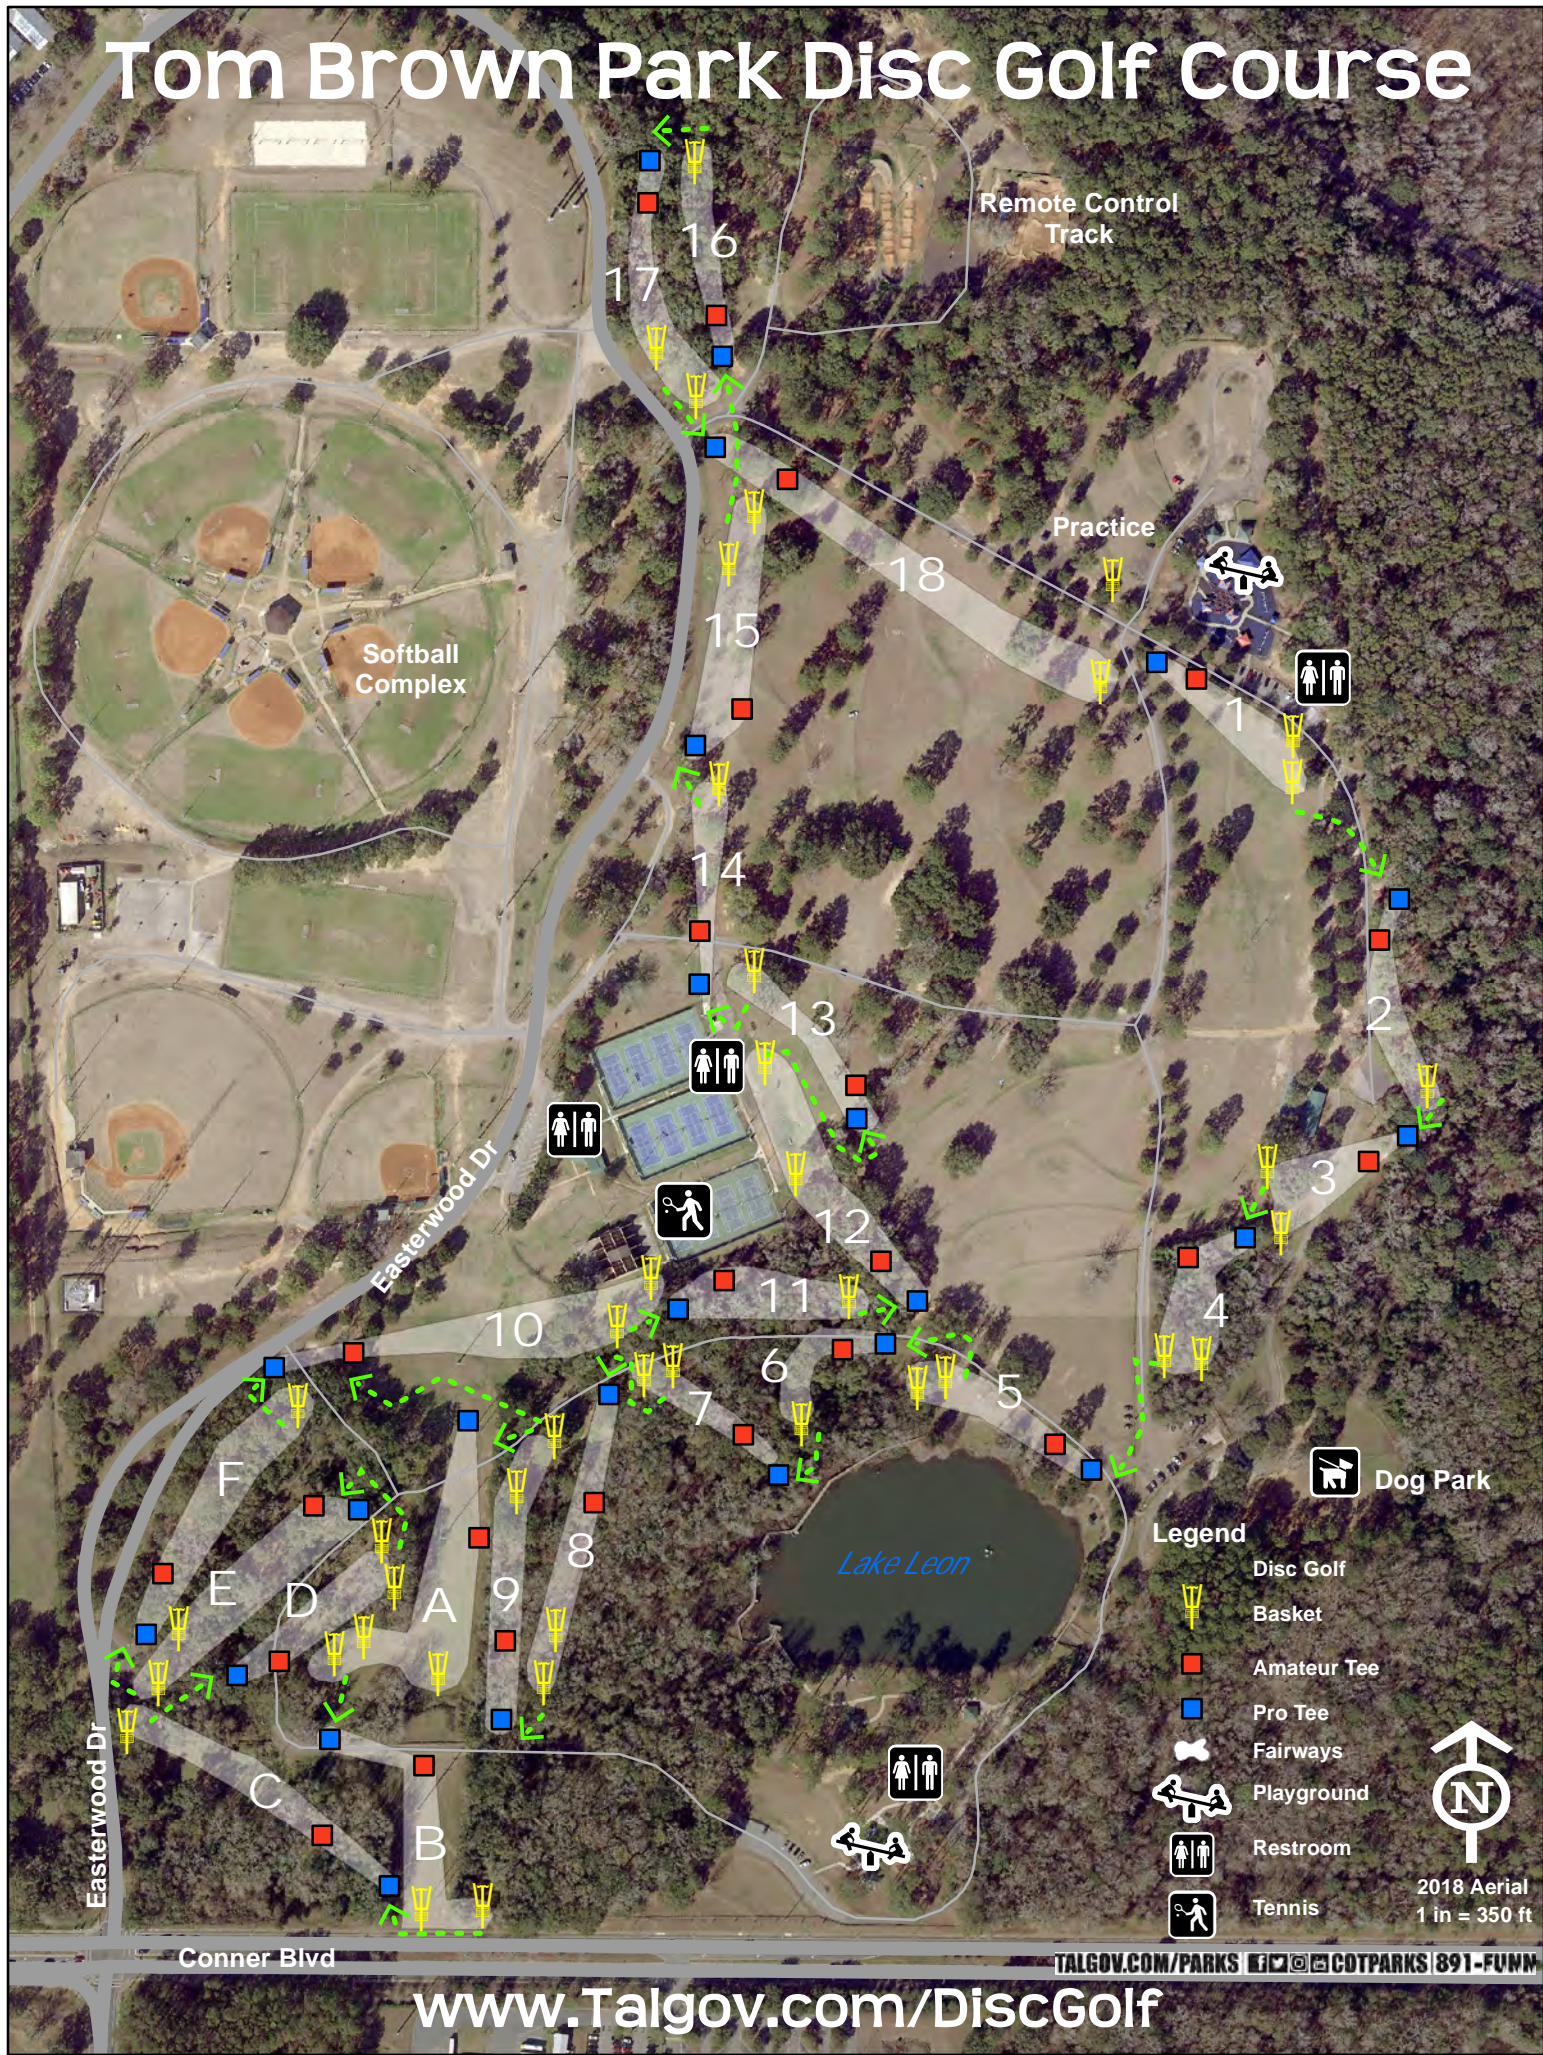

# Tom Brown Park Disc Golf Course

### Legend

-  Disc Golf Basket
-  Amateur Tee
-  Pro Tee
-  Fairways
-  Playground
-  Restroom
-  Tennis

2018 Aerial  
1 in = 350 ft

Conner Blvd

TALGOV.COM/PARKS     COTPARKS 891-FUNNY

[www.Talgov.com/DiscGolf](http://www.Talgov.com/DiscGolf)